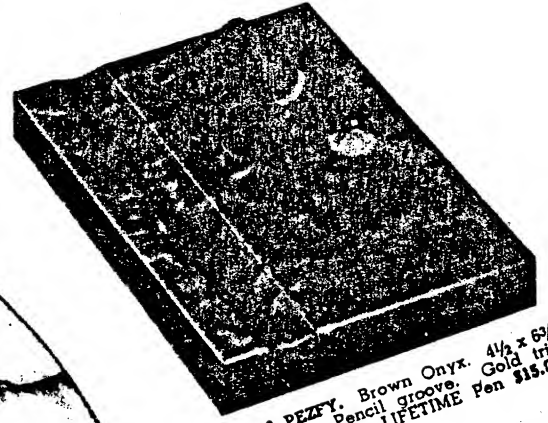

R328 ADDOL. Colored Pedrara Onyx. 4 1/4 x 6 1/2 inches. Gold name plate. With Brown LIFETIME Pen $15.00.

R188 PEZFY. Brown Onyx. 4 1/2 x 6 3/4 inches. Pencil groove. Gold trim. With Brown LIFETIME Pen $15.00.